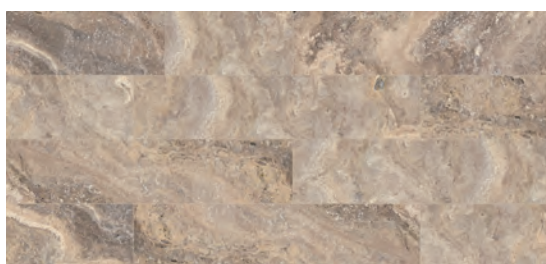

DENALI PEAK TRAVERTINE T195

12" x 24", 12" x 12" & 3" x 6" – Honed

2" x 2" Mosaic – Honed
(12" x 12" Sheet)

Victorian Mosaic – Honed
(12" x 12" Sheet)

3" x 15" Picket Fence – Honed

1/2" x 12" Petite Pencil Rail – Honed