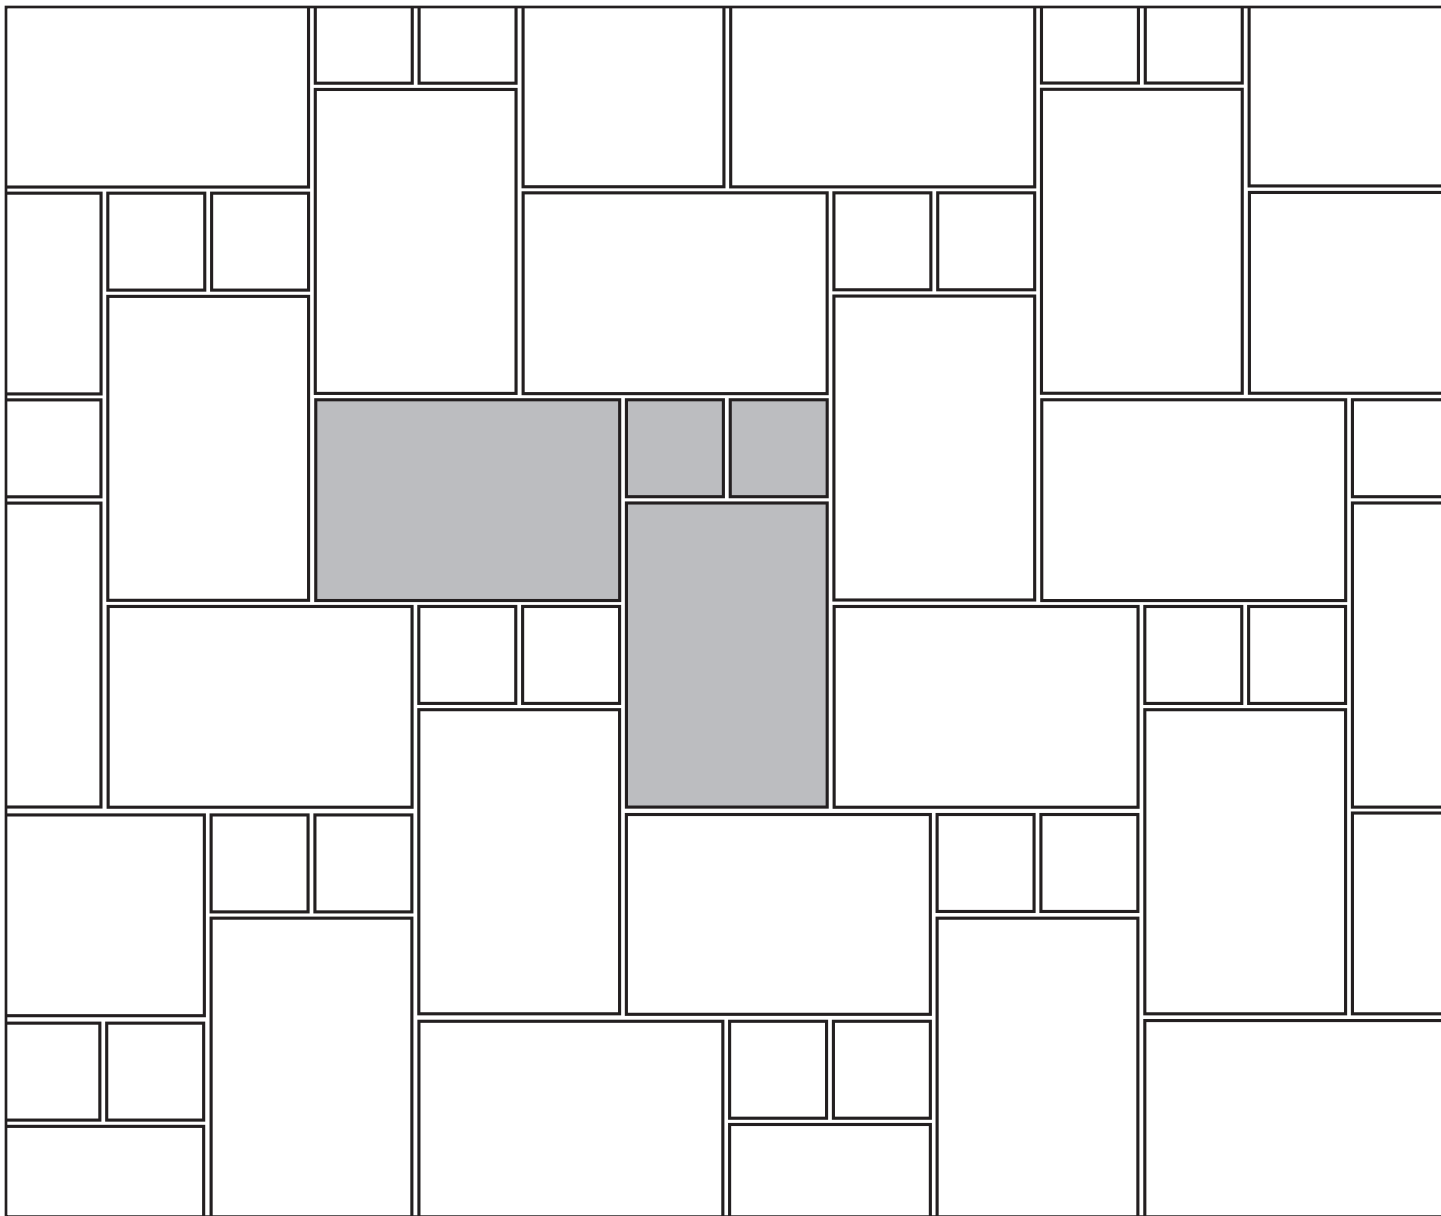

# DESIGN OPTIONS

## LARGE FORMAT – HERRINGBONE INSERTED

Dark lines indicate repeat.

For 100 Square Feet

PIECES	SIZES	PERCENT (%)
12	12 x 12	11.11
12	24 x 48	88.89

DESIGN WITH CONFIDENCE™

©2012 Dal-Tile Corporation (2/14)