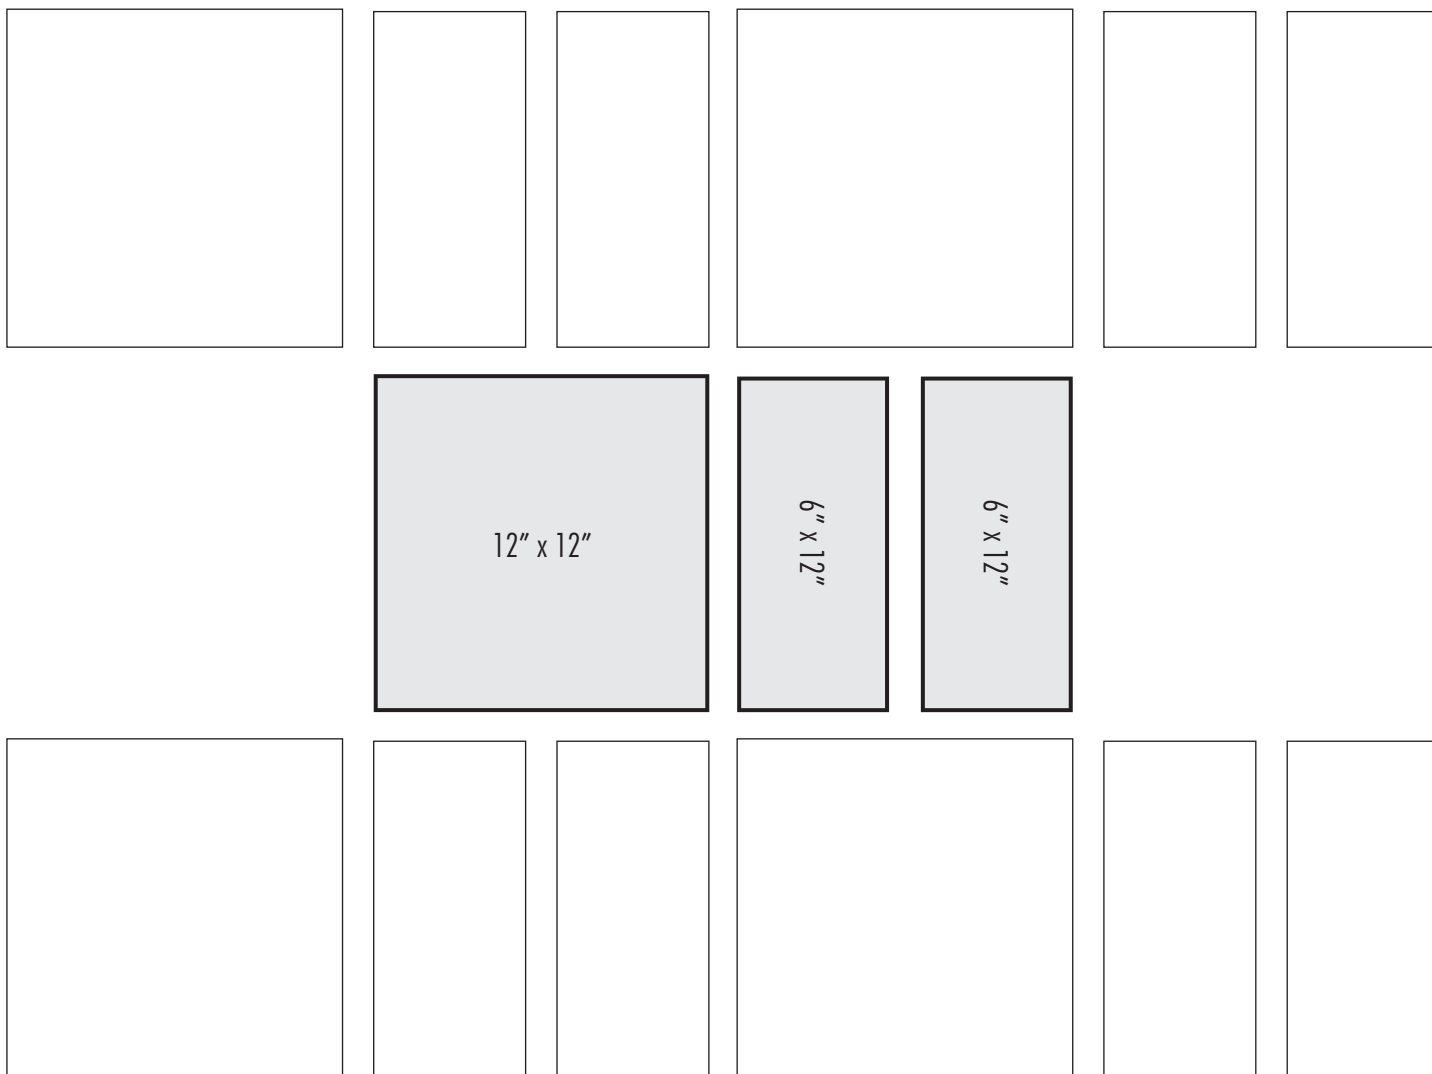

DESIGN OPTIONS

BASKETWEAVE HORIZONTAL

Dark lines indicate repeat.

For 100 Square Feet

PIECES	SIZES	PERCENT (%)
50	12" x 12"	50
100	6" x 12"	50