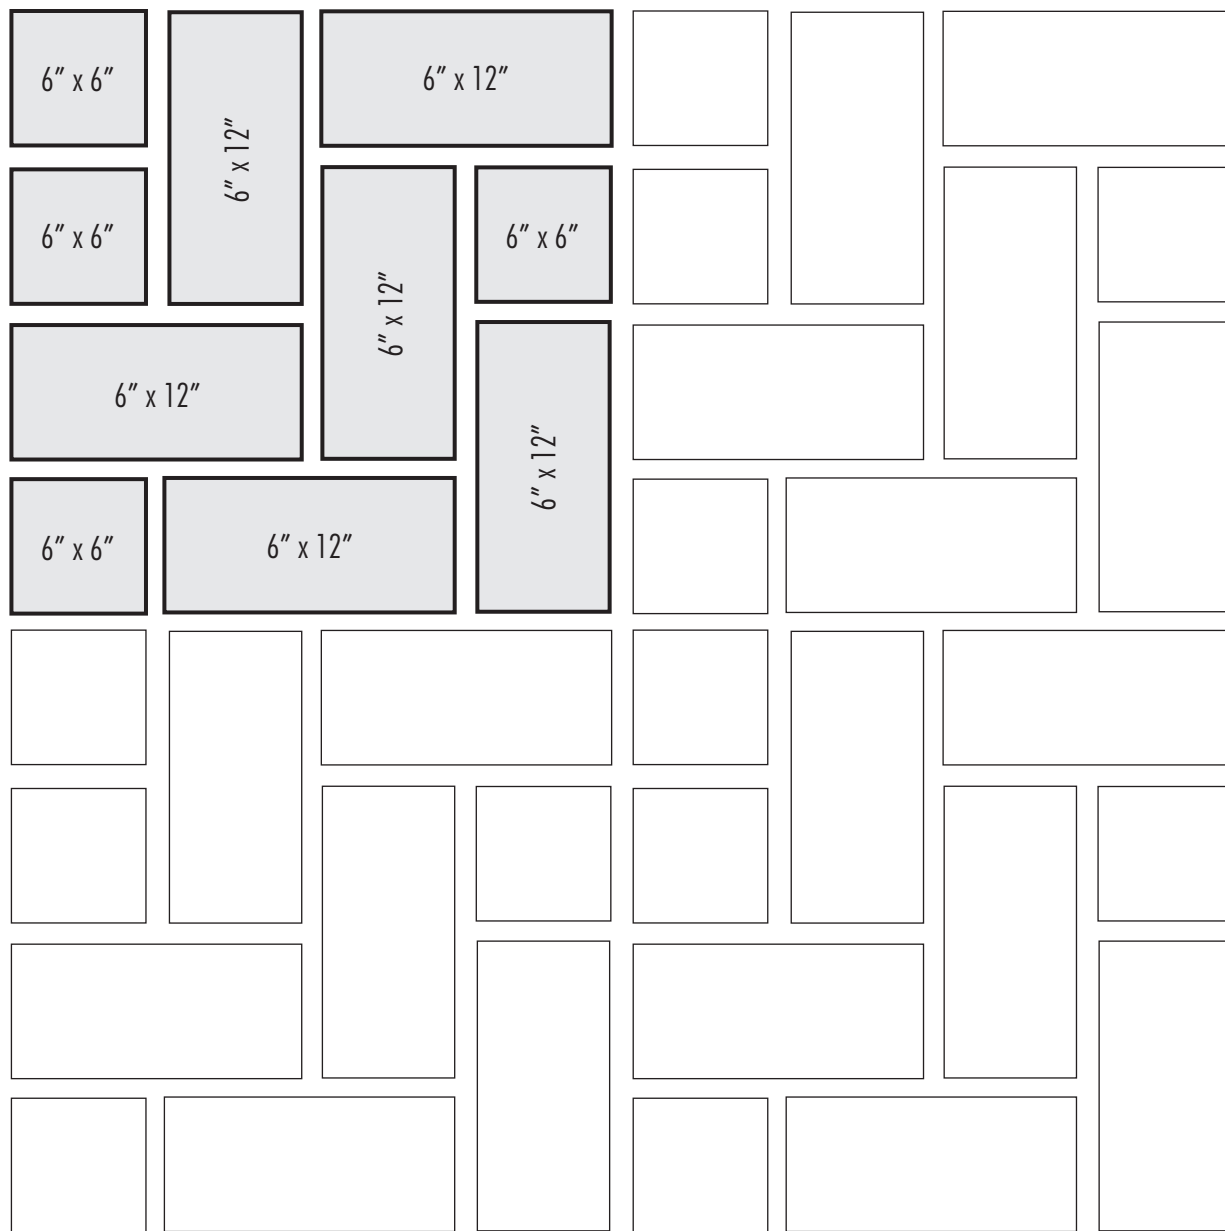

# DESIGN OPTIONS

## COBBLESTONE

Dark lines indicate repeat.

For 100 Square Feet

PIECES	SIZES	PERCENT (%)
150	6" x 12"	75
100	6" x 6"	25