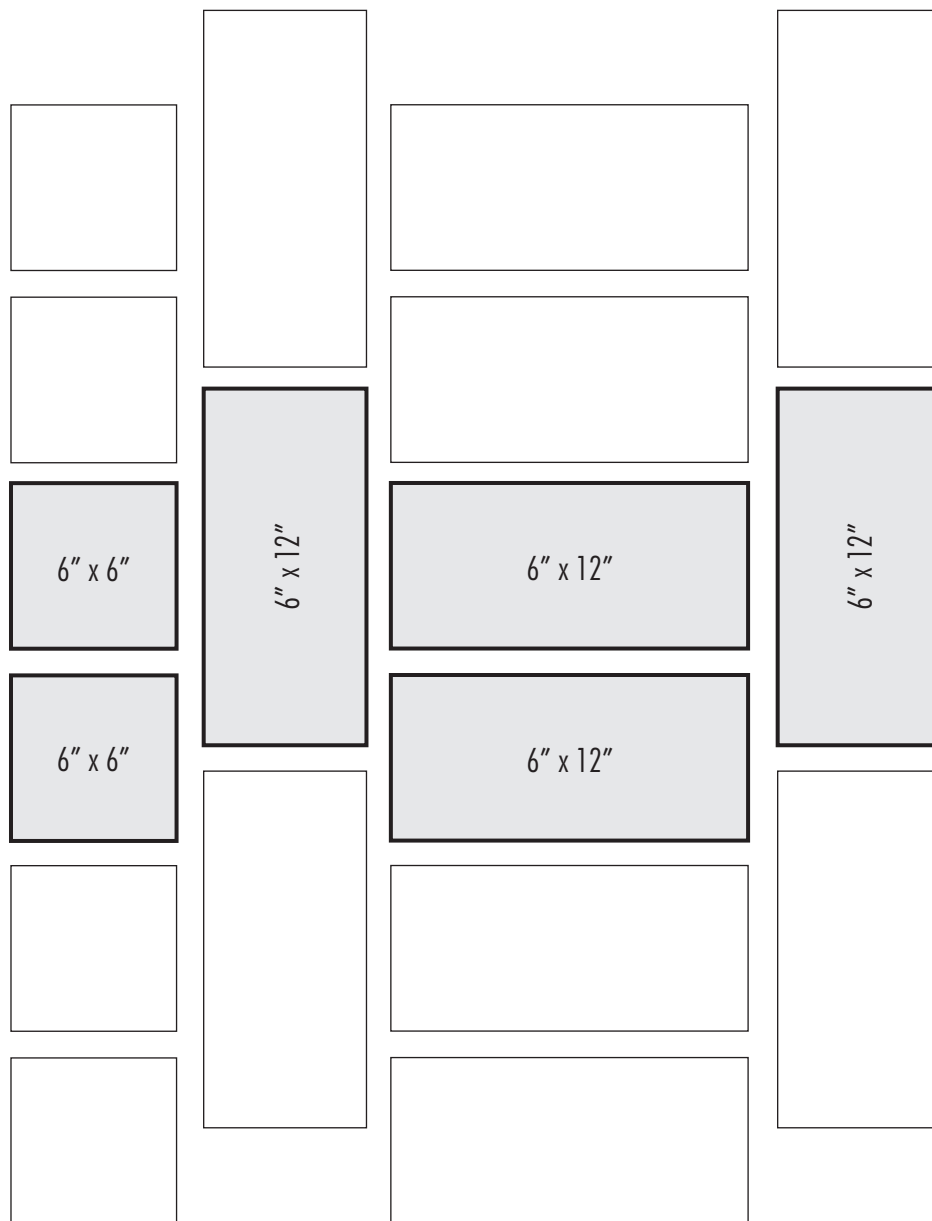

DESIGN OPTIONS

CORRIDOR STACKED

Dark lines indicate repeat.

For 100 Square Feet

PIECES	SIZES	PERCENT (%)
132	6" x 12"	66
132	6" x 6"	34