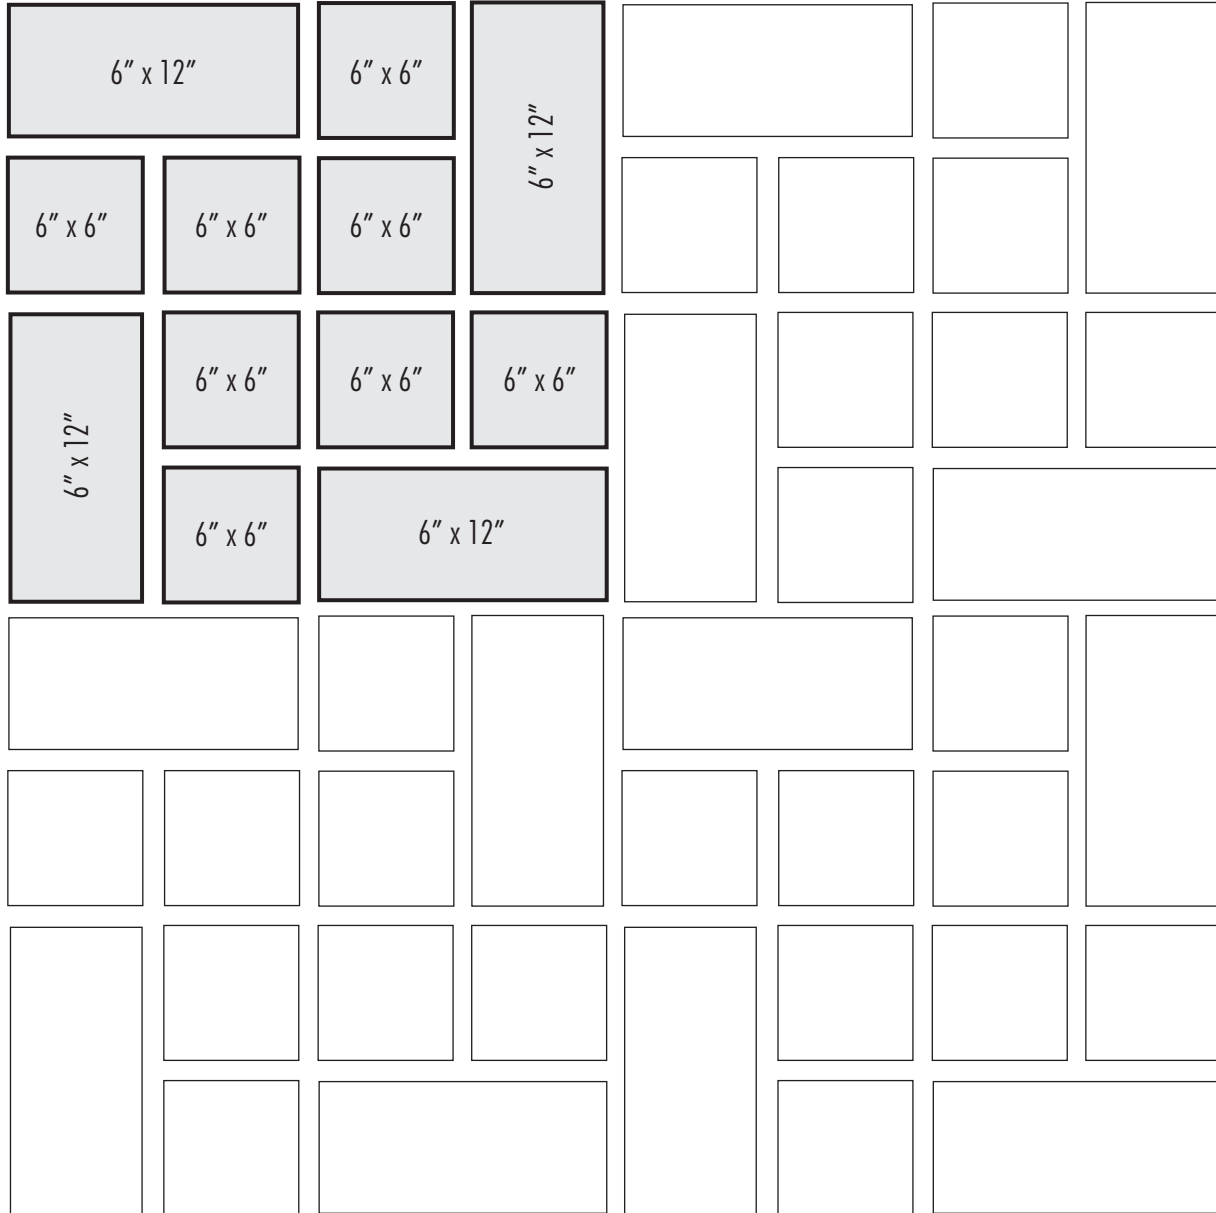

DESIGN OPTIONS

PINWHEEL

Dark lines indicate repeat.

For 100 Square Feet

PIECES	SIZES	PERCENT (%)
100	6" x 12"	50
200	6" x 6"	50