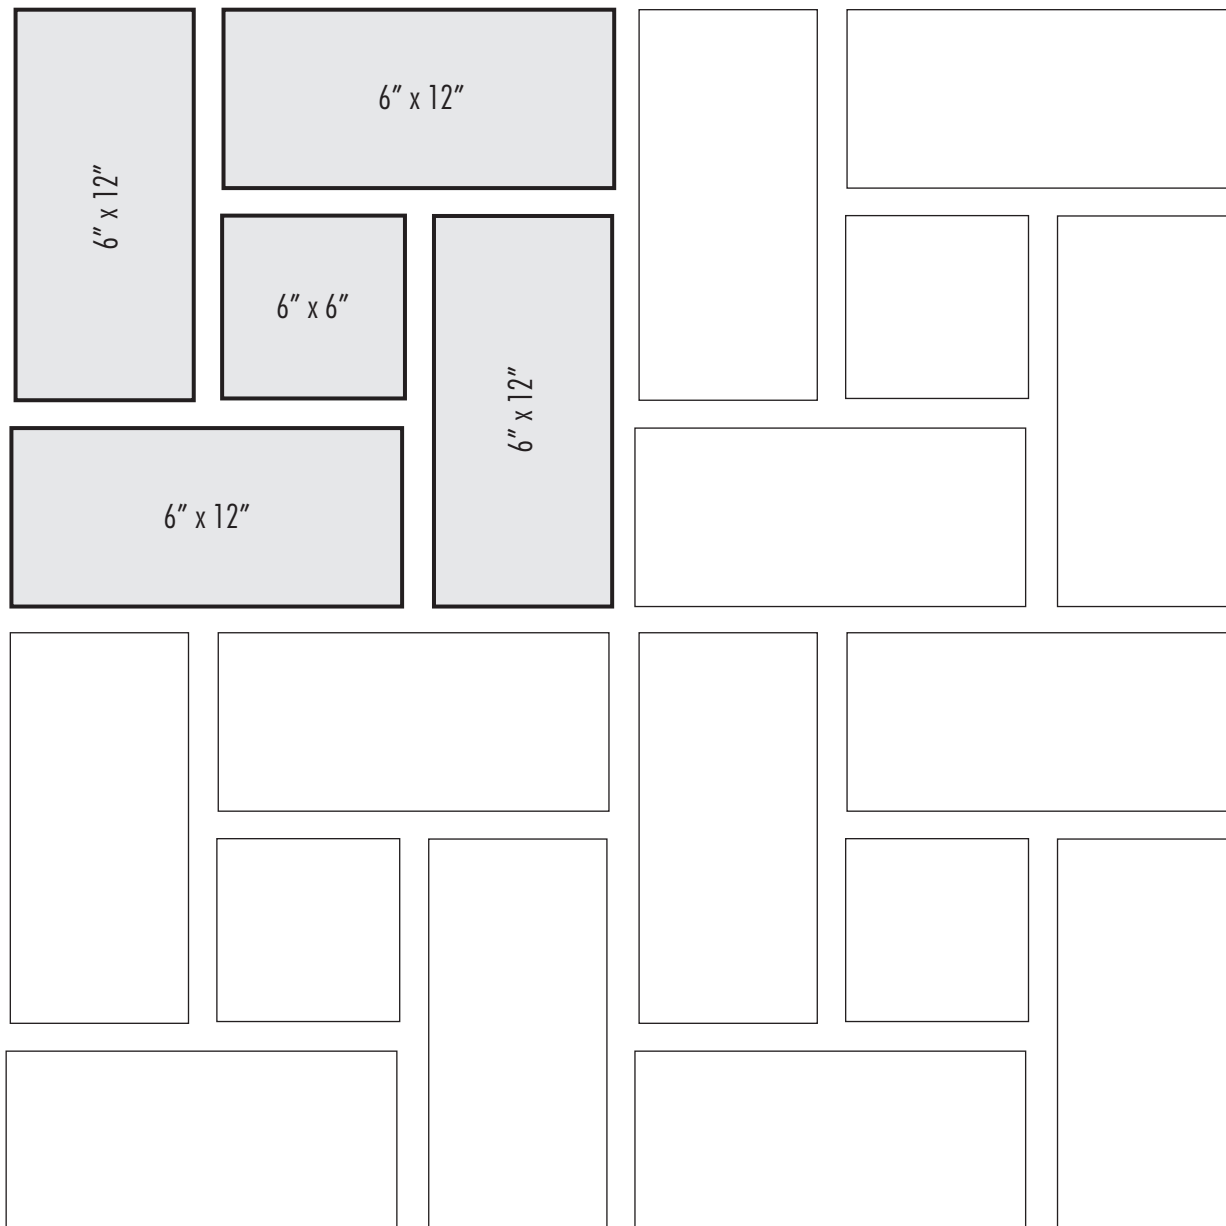

DESIGN OPTIONS

WINDMILL

Dark lines indicate repeat.

For 100 Square Feet

PIECES	SIZES	PERCENT (%)
178	6" x 12"	89
45	6" x 6"	11